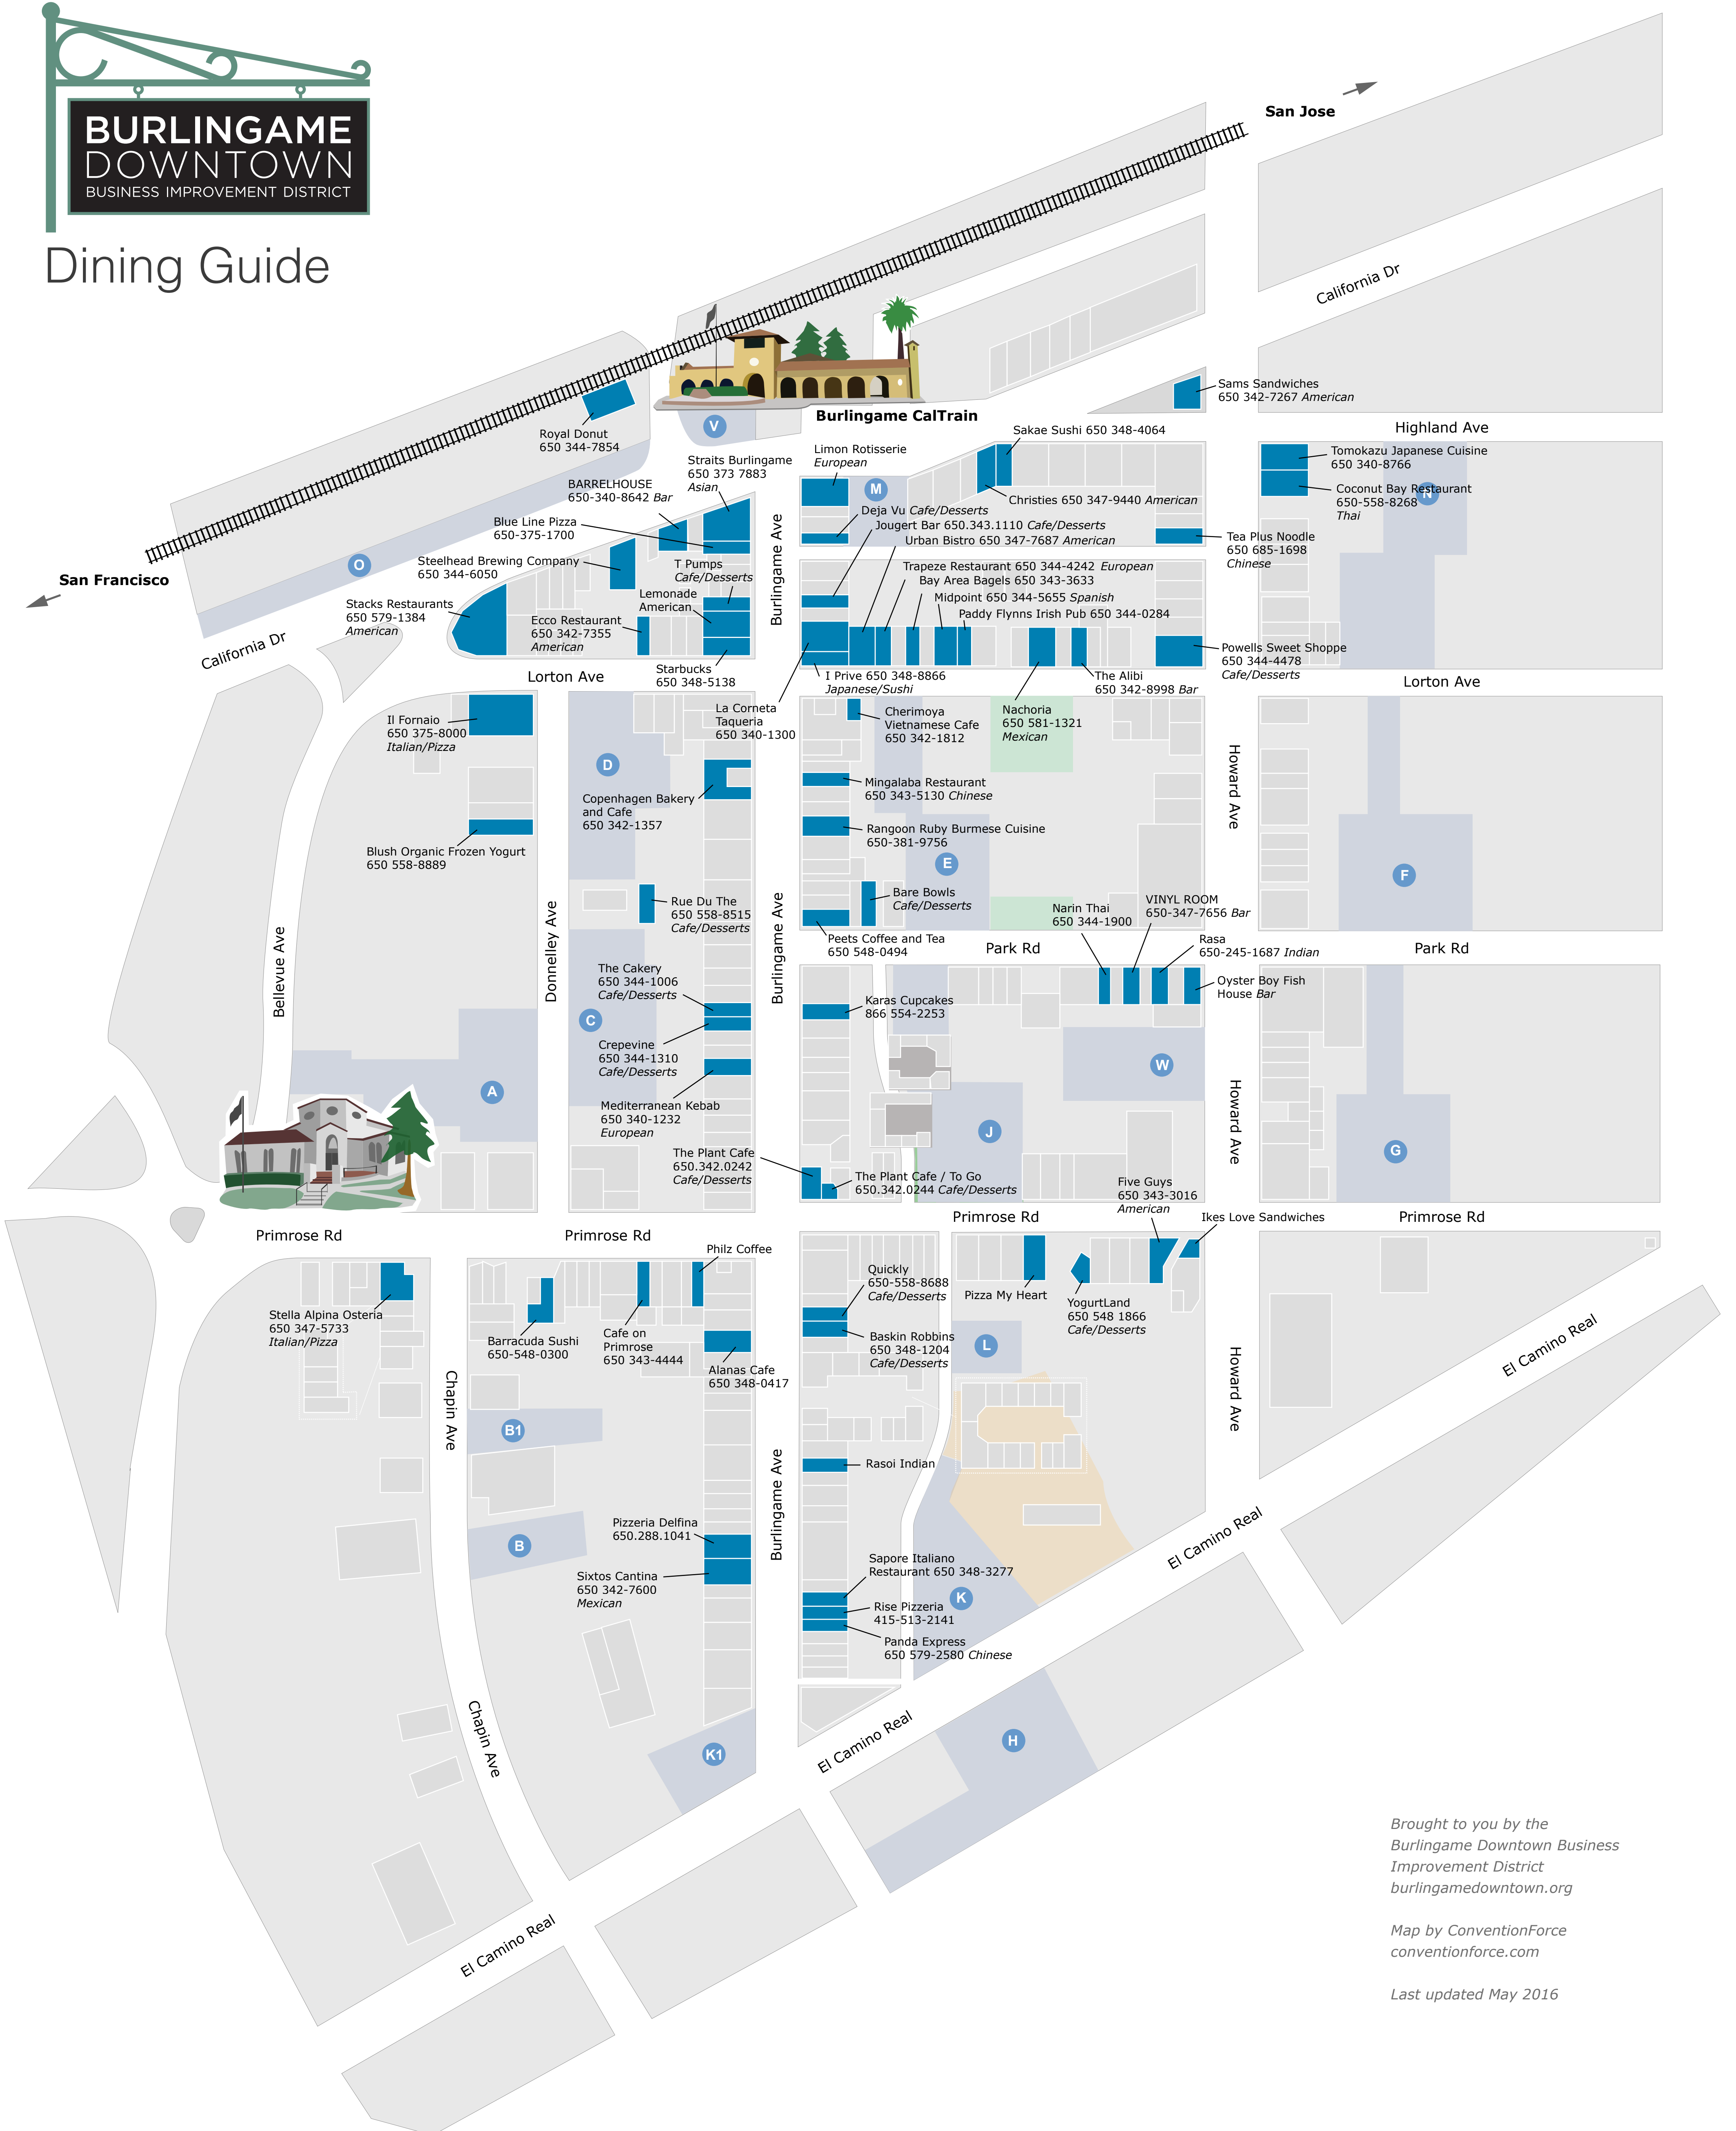

Dining Guide

Brought to you by the
Burlingame Downtown Business
Improvement District
burlingamedowntown.org

Map by ConventionForce
conventionforce.com

Last updated May 2016